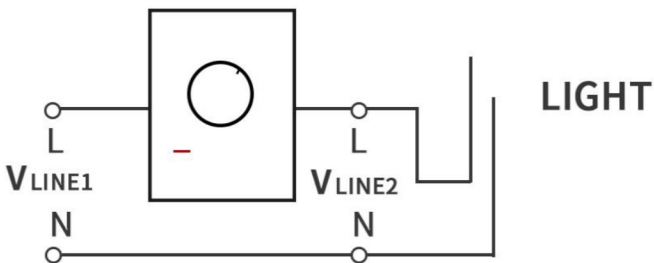

TRIAC Dimmer