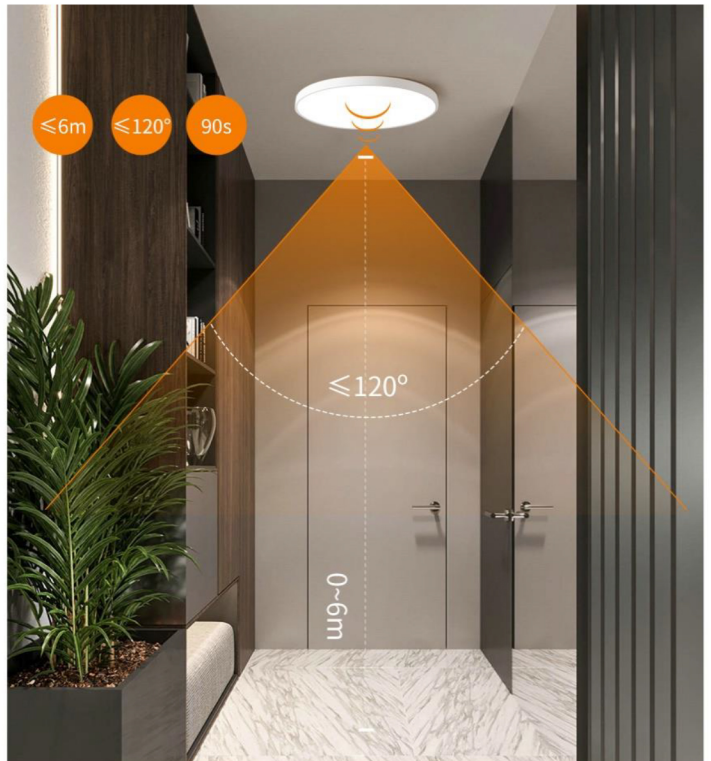

Surface Ceiling Light- Microwave

SURFACE MOUNTING CEILING LIGHT- MICROWAVE

Model	Size	Power
LV180	Φ180*24MM	12Watts
LV230	Φ230*24MM	18Watts
LV300	Φ300*24MM	24Watts

Lumen	CCT	CRI
1400-1600LM	2800K/4000K/5000K/6500K	>Ra80
2100-2300LM	2800K/4000K/5000K/6500K	>Ra80
2700-2900LM	2800K/4000K/5000K/6500K	>Ra80

LED Brand	Beam Angle	IP Rate
Epistar	120°	IP40
Epistar	120°	IP40
Epistar	120°	IP40

Surface ceiling light-CCT

CCT adjust by Button or Switch

Model	Size	Power	Lumen	CCT	Beam Angle	LED Brand	IP Rate
LV230C	Φ230*24MM	18Watts	2100-2300LM	2800K+4000K +6500K	120°	Epistar	IP40
LV300C	Φ300*24MM	24Watts	3050-3200LM	2800K+4000K +6500K	120°	Epistar	IP40
LV400C	Φ400*24MM	32Watts	3600-3800LM	2800K+4000K +6500K	120°	Epistar	IP40
LV480C	Φ480*24MM	36Watts	4300-4500LM	2800K+4000K +6500K	120°	Epistar	IP40
LV600C	Φ600*24MM	45Watts	5400-5600LM	2800K+4000K +6500K	120°	Epistar	IP40