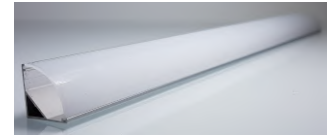

Order Example
 APV-35-24

Aluminum Channel

ALM-1514

ALM-3535

ALM-C1516

Model	Available Lengths
-------	-------------------

ALM-1514	2 meter
ALM-3535	2 meter
ALM-C1516	2 meter

Specifications