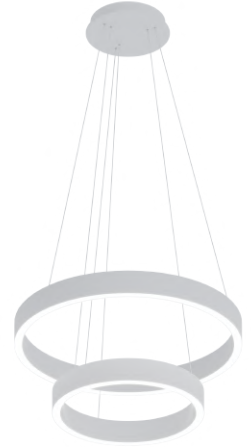

Order Example

CORA-90-3K-WH

Decorative

BARSILIO

Model	Dimming	Watts	Delivered lumens	CRI	CCT	Voltage
BER8138	100% - 10%	78 W	3800 lm	90	3000K / 4000K / 5000K	120 V

Specifications

Dimmable with ELV or TRIAC dimmer
 Max. cable length of 60"
 Aluminum construction
 50000+ hours rated lifetime
 Custom options available
 5 year warranty