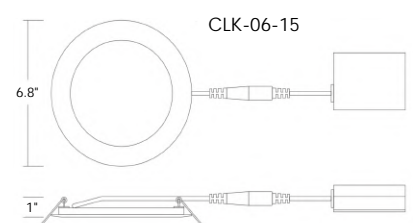

CLICK

Recessed

Slim LED Downlight

Model	Size	Watts	Delivered lumens	CRI	CCT	Voltage
CLK-03-06	3"	6 W	450 lm	80	3000K / 4000K / 5000K	120 V
CLK-04-09	4"	9 W	700 lm	80	3000K / 4000K / 5000K	120 V
CLK-06-15	6"	15 W	1125 lm	80	3000K / 4000K / 5000K	120 V