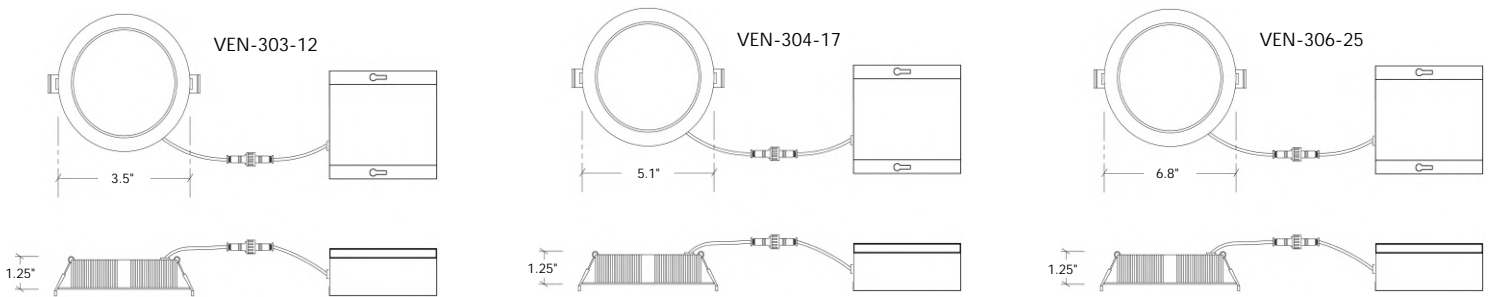

Order Example
 CLK-04-09-3K-WH

LED Downlight

VENESEA

Recessed

LED Downlight

Model	Size	Watts	Delivered lumens	CRI	CCT	Voltage
VEN-303-12	3"	12 W	900 lm	80	3000K - 4000K - 6000K	120 V
VEN-304-17	4"	17 W	1400 lm	80	3000K - 4000K - 6000K	120 V
VEN-306-25	6"	25 W	2200 lm	80	3000K - 4000K - 6000K	120 V