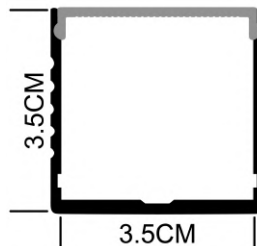

Order Example
 APV-35-24

Aluminum Channel

ALM-1514

ALM-3535

ALM-C1516

Model	Available Lengths
-------	-------------------

ALM-1514	2 meter
ALM-3535	2 meter
ALM-C1516	2 meter

Specifications