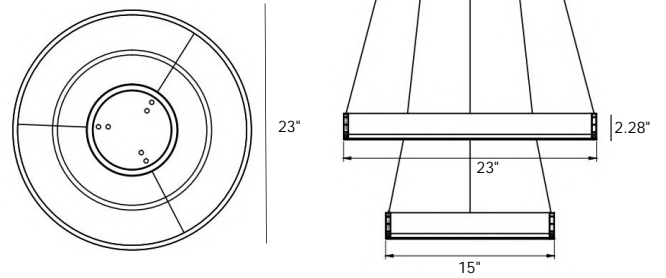

Order Example

CORA-90-3K-WH

Decorative

BARSILIO

Model	Dimming	Watts	Delivered lumens	CRI	CCT	Voltage
BER8138	100% - 10%	78 W	3800 lm	90	3000K / 4000K / 5000K	120 V

Specifications

Dimmable with ELV or TRIAC dimmer
 Max. cable length of 60"
 Aluminum construction
 50000+ hours rated lifetime
 Custom options available
 5 year warranty