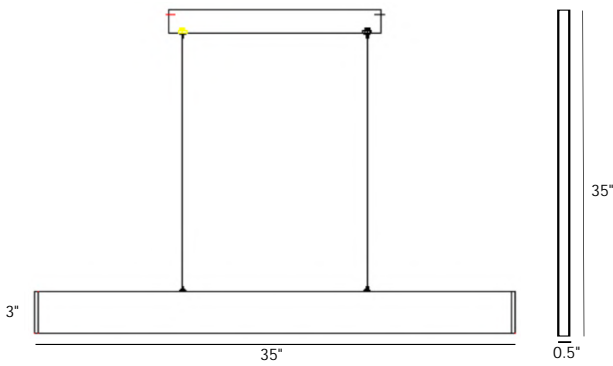

Decorative

ORLANDO

Model	Dimming	Watts	Delivered lumens	CRI	CCT	Voltage
BER8151	100%-10%	32 W	1200 lm	97	3000K / 4000K / 5000K	120 V
BER8152	100%-10%	45 W	1650 lm	97	3000K / 4000K / 5000K	120 V

Specifications

Dimmable with ELV or TRIAC dimmer
Max. cable length of 50"
Aluminum construction
50000+ hours rated lifetime
Custom options available
5 year warranty

Finish

WH - White
BK - Black
BN - Brushed Nickel

Order Example

ORLANDO-90-3K-WH