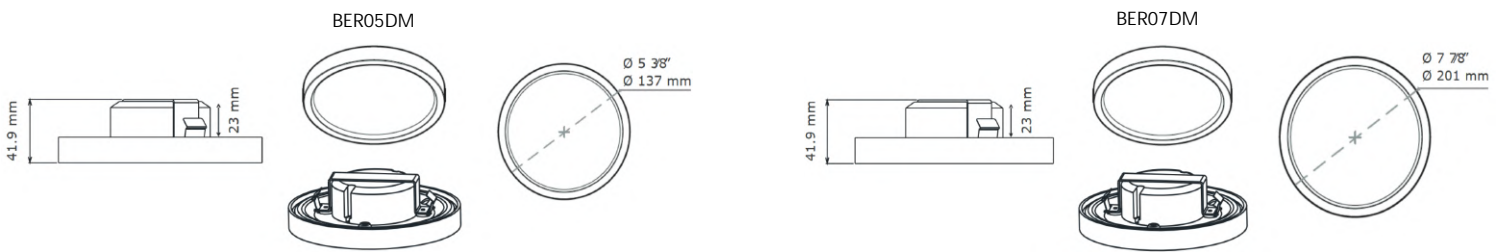

Order Example
 VEN-304-17-WH

LED Downlight

ALINA

LED Downlight

Model	Size	Watts	Delivered lumens	CRI	CCT	Voltage
BER05DM	5"	10.5 W	850 lm	80 / 90 / 95	3000K / 4000K / 5000K	120 V
BER07DM	7"	14.2 W	1200 lm	80 / 90 / 95	3000K / 4000K / 5000K	120 V