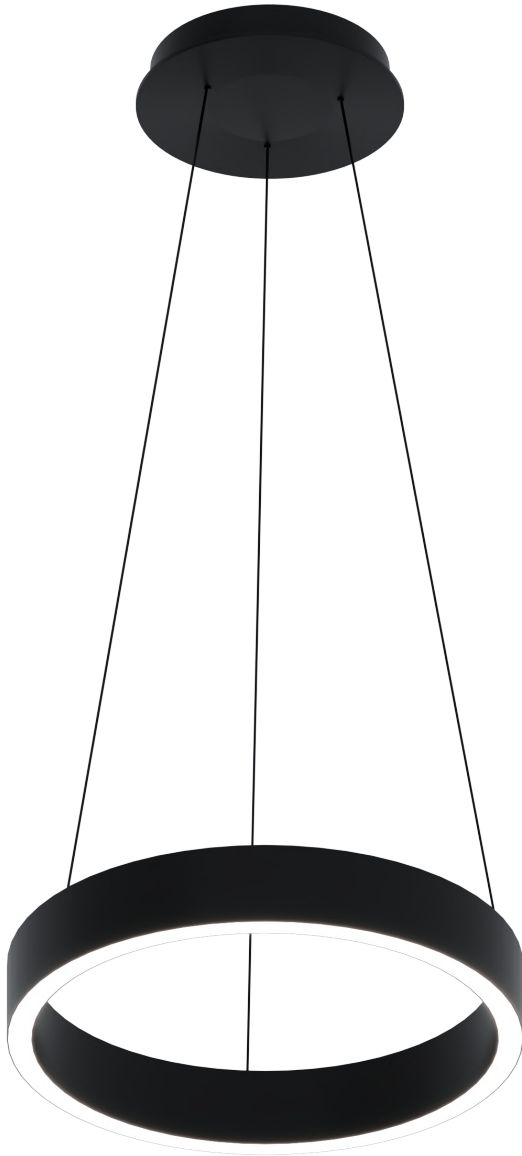

Order Example
 CLK-04-09-3K-WH

LED Downlight

VENESEA

Recessed

LED Downlight

Model	Size	Watts	Delivered lumens	CRI	CCT	Voltage
VEN-303-12	3"	12 W	900 lm	80	3000K - 4000K - 6000K	120 V
VEN-304-17	4"	17 W	1400 lm	80	3000K - 4000K - 6000K	120 V
VEN-306-25	6"	25 W	2200 lm	80	3000K - 4000K - 6000K	120 V

Order Example
 VEN-304-17-WH

LED Downlight

ALINA

LED Downlight

Model	Size	Watts	Delivered lumens	CRI	CCT	Voltage
BER05DM	5"	10.5 W	850 lm	80 / 90 / 95	3000K / 4000K / 5000K	120 V
BER07DM	7"	14.2 W	1200 lm	80 / 90 / 95	3000K / 4000K / 5000K	120 V

Specifications

Mounted onto 4" octagon junction box
 Anti-glare lens - Reduces strain on the eyes
 Wet location approved IP54
 Dimmable
 50000+ hours rated lifetime
 3 year warranty

Finish
 WH - White
 BK - Black

Order Example
 BER05DM-90-3K-WH

Decorative

CORA

15"

Model	Dimming	Watts	Delivered lumens	CRI	CCT	Voltage
BER8136	100% - 10%	33 W	1400 lm	90	3000K / 4000K / 5000K	120 V

Specifications

Dimmable with ELV or TRIAC dimmer
 Max. cable length of 60"
 Aluminum construction
 50000+ hours rated lifetime
 Custom options available
 5 year warranty