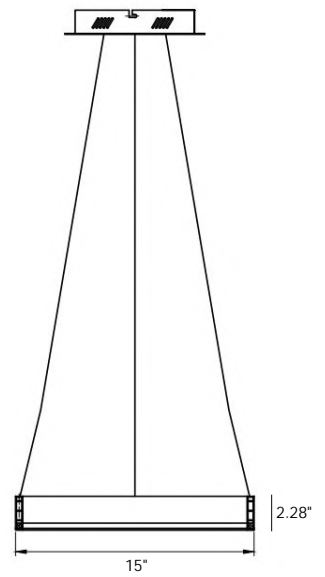

Order Example
 BER05DM-90-3K-WH

Decorative

CORA

15"

Model	Dimming	Watts	Delivered lumens	CRI	CCT	Voltage
BER8136	100% - 10%	33 W	1400 lm	90	3000K / 4000K / 5000K	120 V

Specifications

Dimmable with ELV or TRIAC dimmer
 Max. cable length of 60"
 Aluminum construction
 50000+ hours rated lifetime
 Custom options available
 5 year warranty