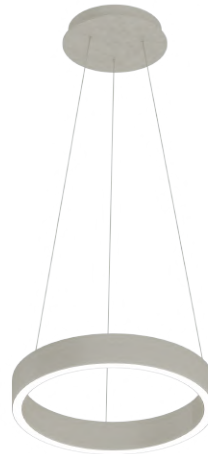

Decorative

CORA

15"

Model	Dimming	Watts	Delivered lumens	CRI	CCT	Voltage
BER8136	100% - 10%	33 W	1400 lm	90	3000K / 4000K / 5000K	120 V

Specifications

Dimmable with ELV or TRIAC dimmer
Max. cable length of 60"
Aluminum construction
50000+ hours rated lifetime
Custom options available
5 year warranty

Finish

WH - White
BK - Black
BN - Brushed Nickel

Order Example

CORA-90-3K-WH