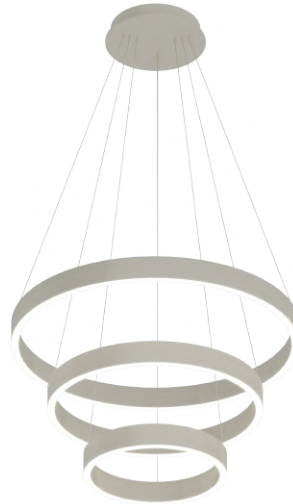

Finish

WH - White
 BK - Black
 BN - Brushed Nickel

Order Example

BARSILIO-90-3K-WH

RISE
&
SHINE

Decorative

ARTURA

Model	Dimming	Watts	Delivered lumens	CRI	CCT	Voltage
BER8139	100% - 10%	130 W	7800 lm	90	3000K / 4000K / 5000K	120 V