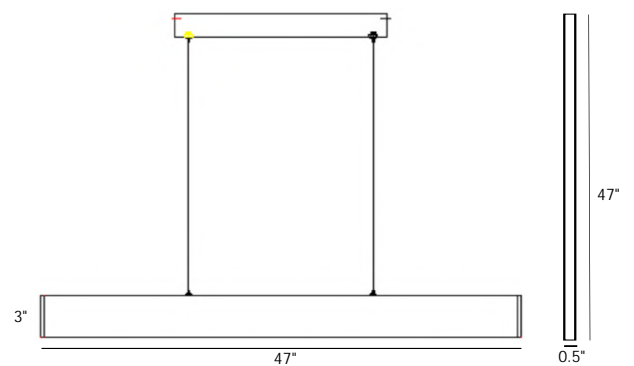

Decorative

ORLANDO

Model	Dimming	Watts	Delivered lumens	CRI	CCT	Voltage
BER8151	100%-10%	32 W	1200 lm	97	3000K / 4000K / 5000K	120 V
BER8152	100%-10%	45 W	1650 lm	97	3000K / 4000K / 5000K	120 V

Specifications

Dimmable with ELV or TRIAC dimmer
Max. cable length of 50"
Aluminum construction
50000+ hours rated lifetime
Custom options available
5 year warranty

Finish

WH - White
BK - Black
BN - Brushed Nickel

Order Example

ORLANDO-90-3K-WH