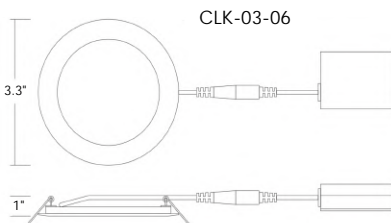

CLICK

Recessed

Slim LED Downlight

Model	Size	Watts	Delivered lumens	CRI	CCT	Voltage
CLK-03-06	3"	6 W	450 lm	80	3000K / 4000K / 5000K	120 V
CLK-04-09	4"	9 W	700 lm	80	3000K / 4000K / 5000K	120 V
CLK-06-15	6"	15 W	1125 lm	80	3000K / 4000K / 5000K	120 V