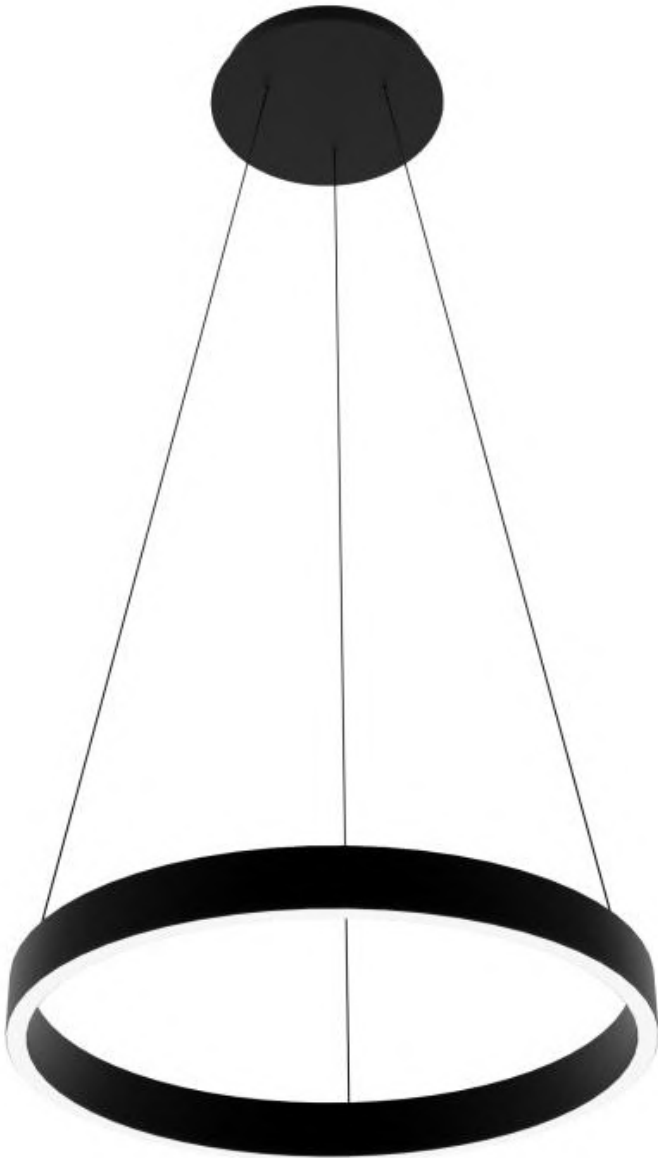

Order Example
 CLK-04-09-3K-WH

LED Downlight

VENESEA

Recessed

LED Downlight

Model	Size	Watts	Delivered lumens	CRI	CCT	Voltage
VEN-303-12	3"	12 W	900 lm	80	3000K - 4000K - 6000K	120 V
VEN-304-17	4"	17 W	1400 lm	80	3000K - 4000K - 6000K	120 V
VEN-306-25	6"	25 W	2200 lm	80	3000K - 4000K - 6000K	120 V

Finish

WH - White
 BK - Black
 BN - Brushed Nickel

Order Example

CORA-90-3K-WH

Decorative

CAROLINA

Model	Dimming	Watts	Delivered lumens	CRI	CCT	Voltage
BER8137	100% - 10%	45 W	2900 lm	90	3000K / 4000K / 5000K	120 V