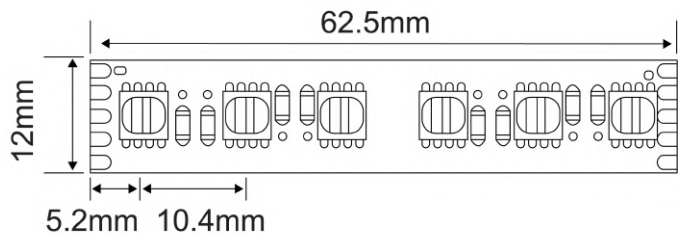

Environmental Rating

IP20 - Indoor
 IP65 - Outdoor

Order Example

AMW-S28126008-20-80-3K

LED STRIP LIGHTING

RGBW

Name	Model	LED / Meter	Watts / Meter	Lumens / Meter	CRI	CCT	Voltage
RGBW	AMW-H50246012	60	20 W	1000 lm	80	3000K + RGB	24 V