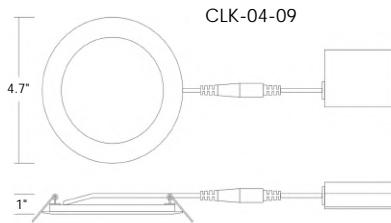

CLICK

Recessed

Slim LED Downlight

Model	Size	Watts	Delivered lumens	CRI	CCT	Voltage
CLK-03-06	3"	6 W	450 lm	80	3000K / 4000K / 5000K	120 V
CLK-04-09	4"	9 W	700 lm	80	3000K / 4000K / 5000K	120 V
CLK-06-15	6"	15 W	1125 lm	80	3000K / 4000K / 5000K	120 V