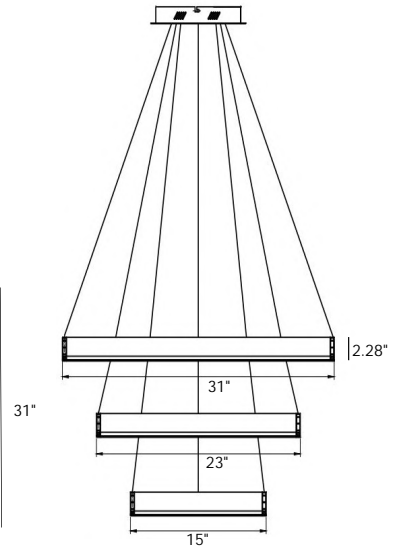

Finish

WH - White
 BK - Black
 BN - Brushed Nickel

Order Example

BARSILIO-90-3K-WH

RISE
&
SHINE

Decorative

ARTURA

Model	Dimming	Watts	Delivered lumens	CRI	CCT	Voltage
BER8139	100% - 10%	130 W	7800 lm	90	3000K / 4000K / 5000K	120 V