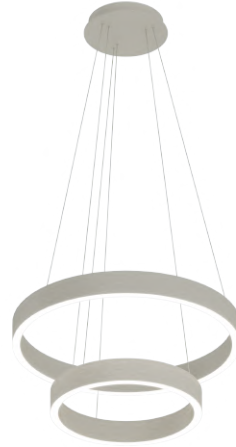

Order Example

CORA-90-3K-WH

Decorative

BARSILIO

Model	Dimming	Watts	Delivered lumens	CRI	CCT	Voltage
BER8138	100% - 10%	78 W	3800 lm	90	3000K / 4000K / 5000K	120 V

Specifications

Dimmable with ELV or TRIAC dimmer
 Max. cable length of 60"
 Aluminum construction
 50000+ hours rated lifetime
 Custom options available
 5 year warranty