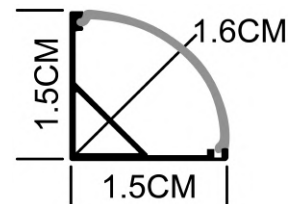

Order Example
 APV-35-24

Aluminum Channel

ALM-1514

ALM-3535

ALM-C1516

Model	Available Lengths
-------	-------------------

ALM-1514	2 meter
ALM-3535	2 meter
ALM-C1516	2 meter

Specifications