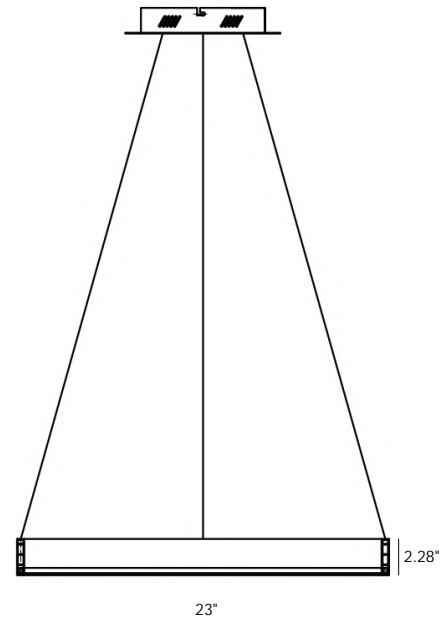

Finish

WH - White
 BK - Black
 BN - Brushed Nickel

Order Example

CORA-90-3K-WH

Decorative

CAROLINA

Model	Dimming	Watts	Delivered lumens	CRI	CCT	Voltage
BER8137	100% - 10%	45 W	2900 lm	90	3000K / 4000K / 5000K	120 V