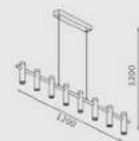

51552P 6"7W
Black+Copper

51553P 8"7W
Black+Copper