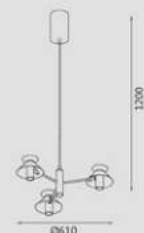

51821P 28W
Pale Gold + Brown