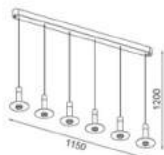

51603P 4*7W
Anodized Brown+Brown

51604P 6*7W
Anodized Brown+Brown