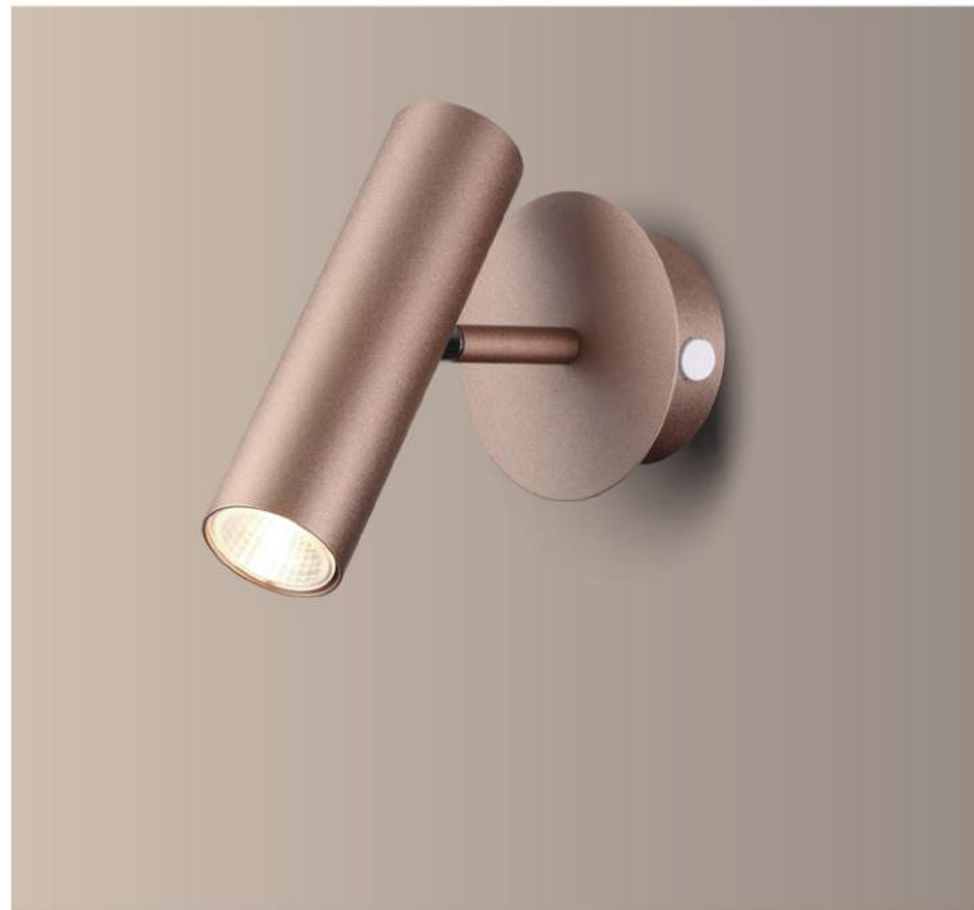

Item No	Product size	Power
51911W	120*130mm	5W
51912W	150*180mm	7W
51913W	180*250mm	12W

Anodized Brown / Pale Gold / Black / Sand White