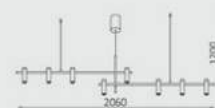

51553P 8"7W
Black+Copper

51554P 8"7W
Black+Copper