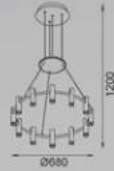

51851P 57W
Anodized Brown + Brown

51852P 72W
Anodized Brown + Brown