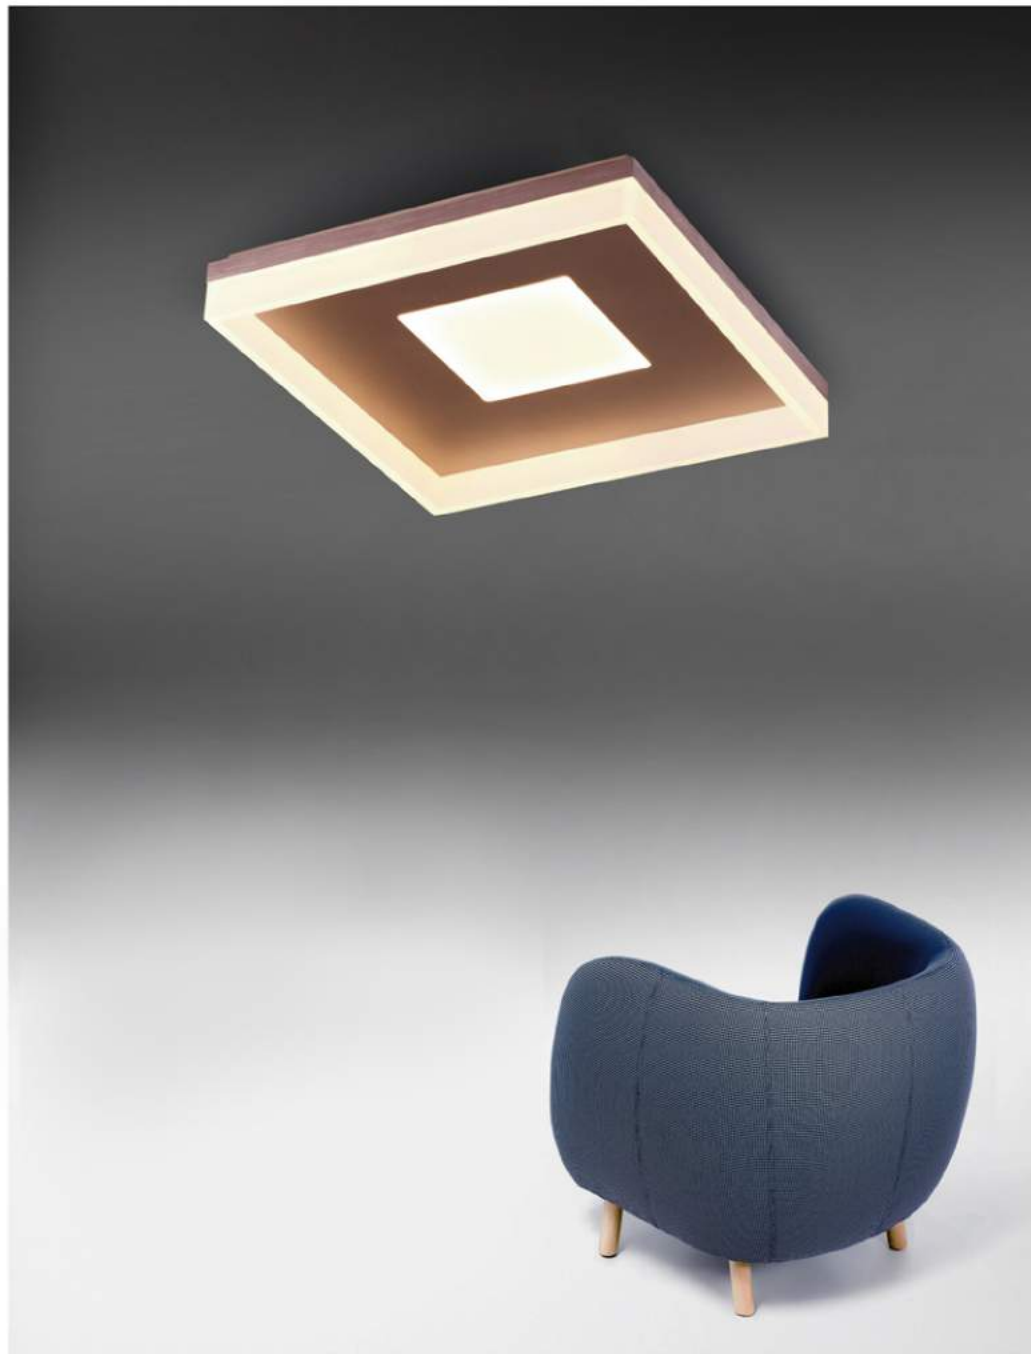

Brown

Ø450/Ø600/Ø800

Item No	Product size	Power
51831C	Ø450mm	36W
51832C	Ø600mm	56W
51833C	Ø800mm	75W
Brushed Brown		

Ø400/Ø600/Ø800

Item No	Product size	Power
51834C	Ø400mm	36W
51835C	Ø600mm	60W
51836C	Ø800mm	84W
Pale Gold		