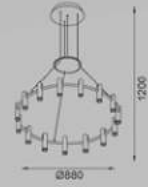

51852P 72W
Anodized Brown + Brown

51853P 87W
Anodized Brown + Brown