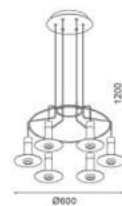

51608P 6*7W
Anodized Brown+Brown