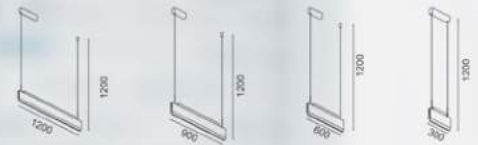

51946P 88W   51947P 54W   51948P 40W   51949P 20W

Anodized Brown+Sand White
Brushed Aluminum+Chrome
Black
Pale Gold
Sand White