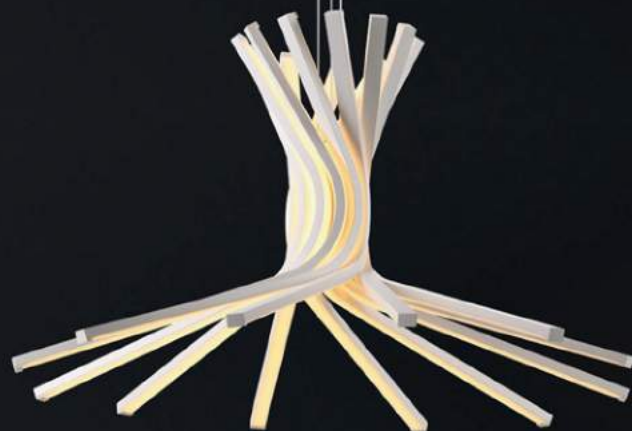

60925P 9*12W
RAL9016 Matt White

60926P 12*12W
RAL9016 Matt White

60927P 12*13W
RAL9016 Matt White

Item No	Product size	Power
60922P	Ø457*1200mm	36W
60923P	Ø657*1200mm	54W
60924P	Ø857*1200mm	72W

Brown