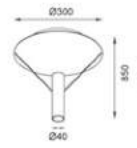

51751C 14W
Anodized Brown+ Sand White