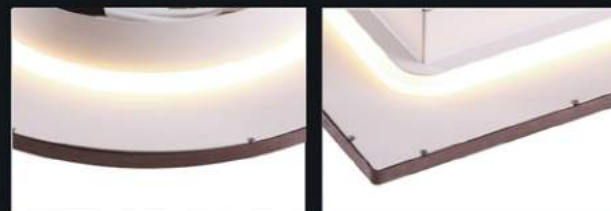

Brushed Brown + Brown  
The cable length is 6M total

Item No	Product size	Power
51702P	Ø200*1200mm	11W
51703P	Ø400*1200mm	24W
51704P	Ø600*1200mm	36W

Brushed Brown + Brown

Upper and down lighting

Item No	Product size	Power
51901C	Ø250mm	17W
51902C	Ø350mm	31W