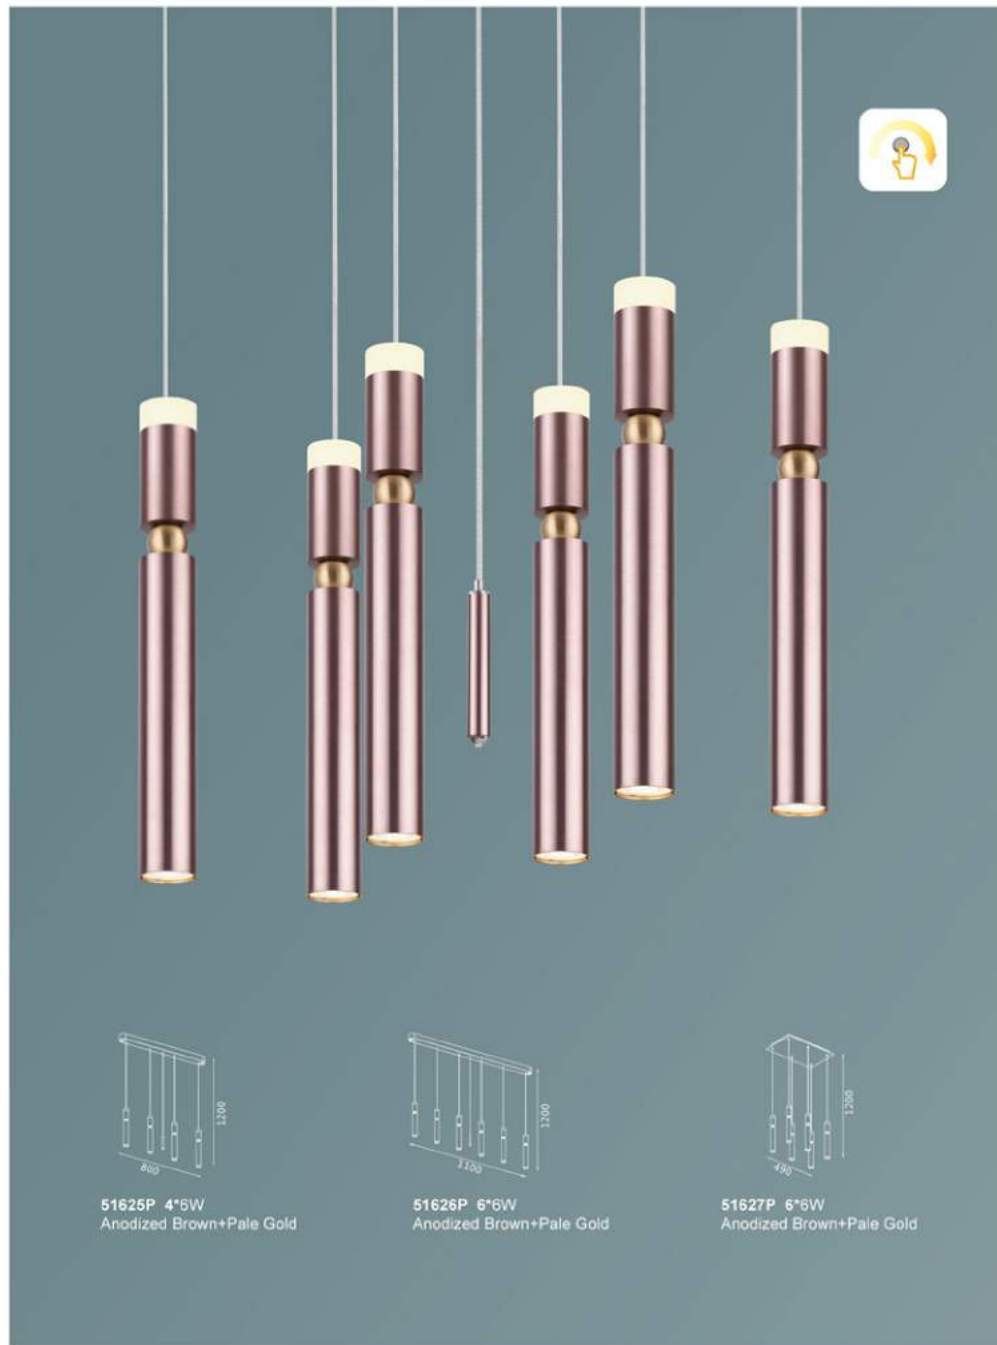

**51623P 6W**  
 Anodized Brown+Pale Gold  
 The cable length is 6M total

**51624P 3\*6W**  
 Anodized Brown+Blue+  
 Black+Matt White

Technical specifications for 51622P: 1100 (height), Ø90 (diameter)

Technical specifications for 51624P: 1100 (height), Ø300 (diameter)