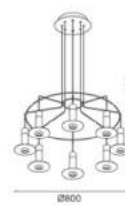

51608P 6*7W
Anodized Brown+Brown

51609P 8*7W
Anodized Brown+Brown