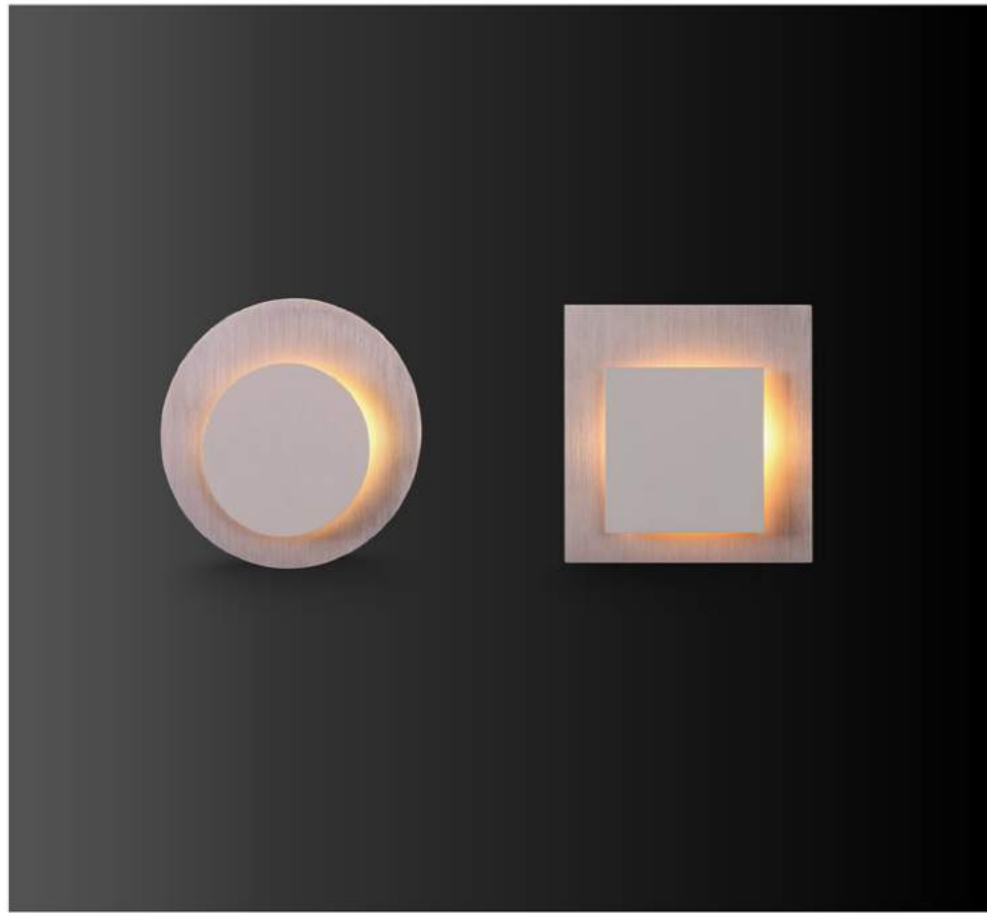

Item No	Product size	Power
51573W	∅160mm	4W
51574W	∅220mm	8W

RAL9016 Matt White+
Anodized Brown

Item No	Product size	Power
51575W	160*160mm	4W
51576W	220*220mm	8W

RAL9016 Matt White+
Anodized Brown