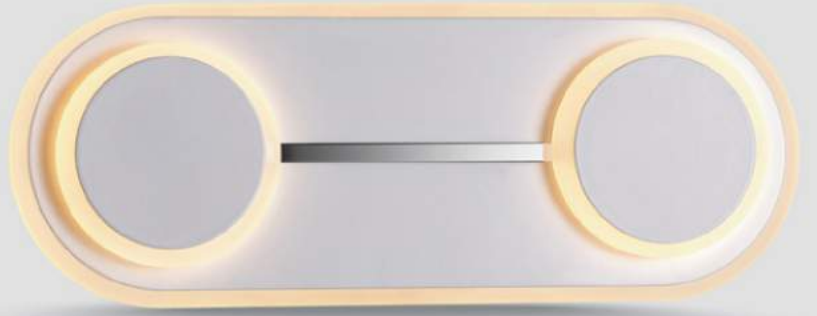

RAL9016 Matt White+  
Anodized Brown

Item No	Product size	Power
51575W	160*160mm	4W
51576W	220*220mm	8W

RAL9016 Matt White+  
Anodized Brown

51581W 7W  
Brown/Blue/Black

61737W 11W  
RAL9016 Matt White

61738W 11W+3W  
RAL9016 Matt White