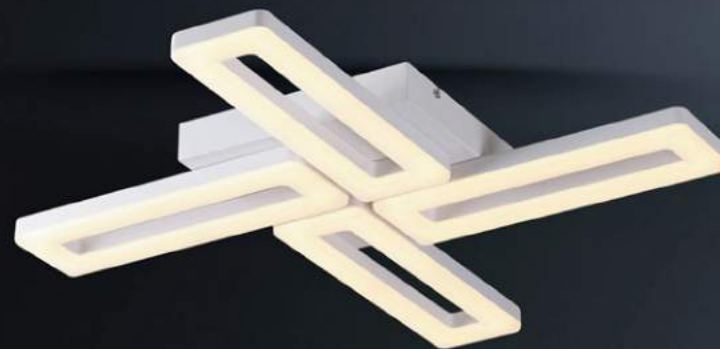

- **61332W** 16W
  RAL9016 Matt White
- **61336P** 3*16W
  RAL9016 Matt White
- **61337P** 6*16W
  RAL9016 Matt White