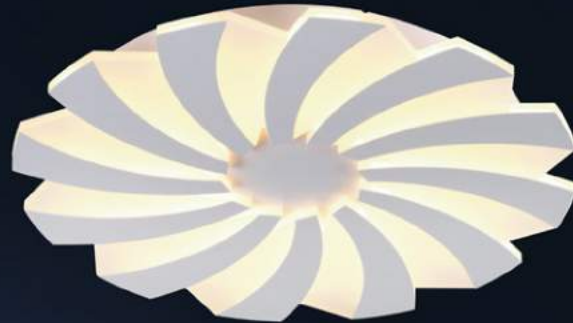

61313C 216W  
RAL9016 Matt White

Ø380\*508\*35

Item No	Product size	Power
61391C	Ø380*H50mm	72W
61392C	Ø508*H50mm	96W
61393C	Ø635*H50mm	120W

RAL9016 Matt White

Ø304\*456\*608

Item No	Product size	Power
61394C	Ø304*H50mm	50W
61395C	Ø456*H50mm	65W
61396C	Ø608*H50mm	75W